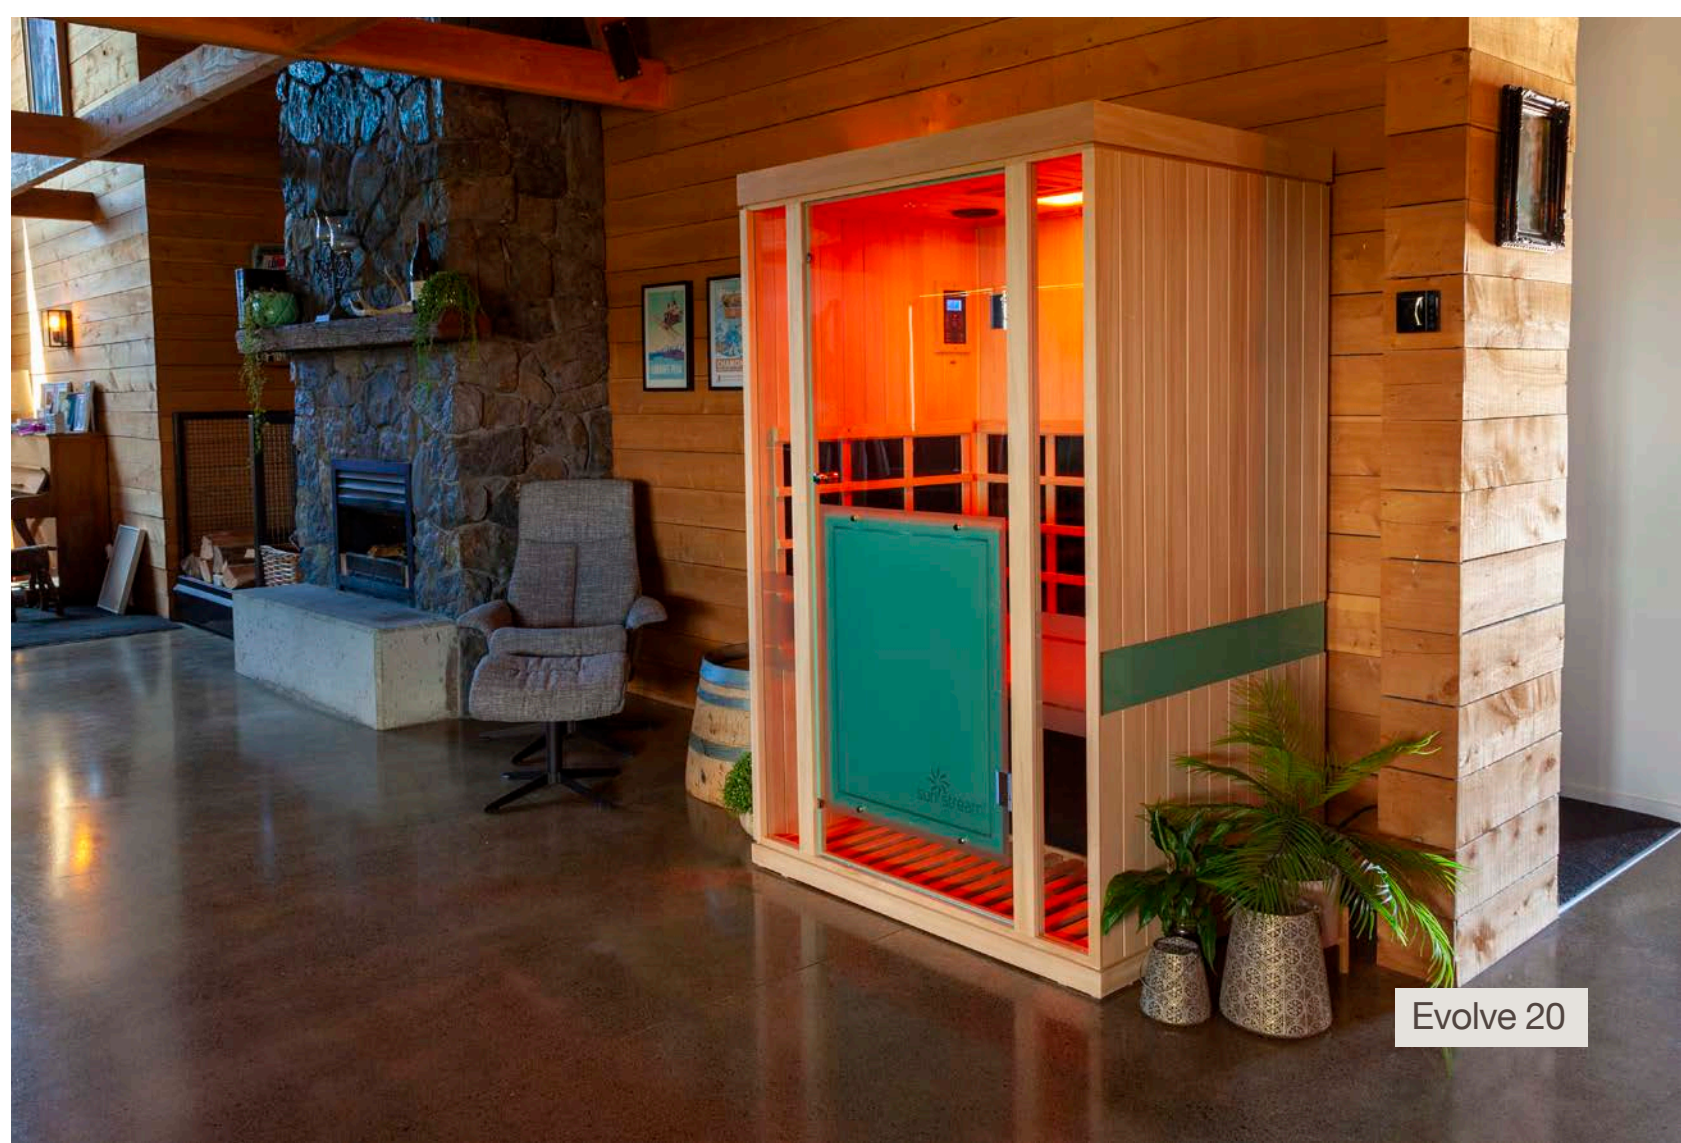

Evolve 20

Sun Stream Evolve

Features

- Industry first 360-degree radiant heat
- Ultra-low EMF Nano Carbon heaters
- Near zero EF/ELF Electric Fields
- Smart plug / App compatible
- 100% Canadian Hemlock (FSC Certified)
- Food safe glue construction
- Water-based exterior lacquer
- LCD control panel
- Adjustable infrared intensity
- High-power LED chromotherapy
- Bluetooth receiver
- Kenwood sound speakers*
- Supportive backrests
- L Moveable Bench**